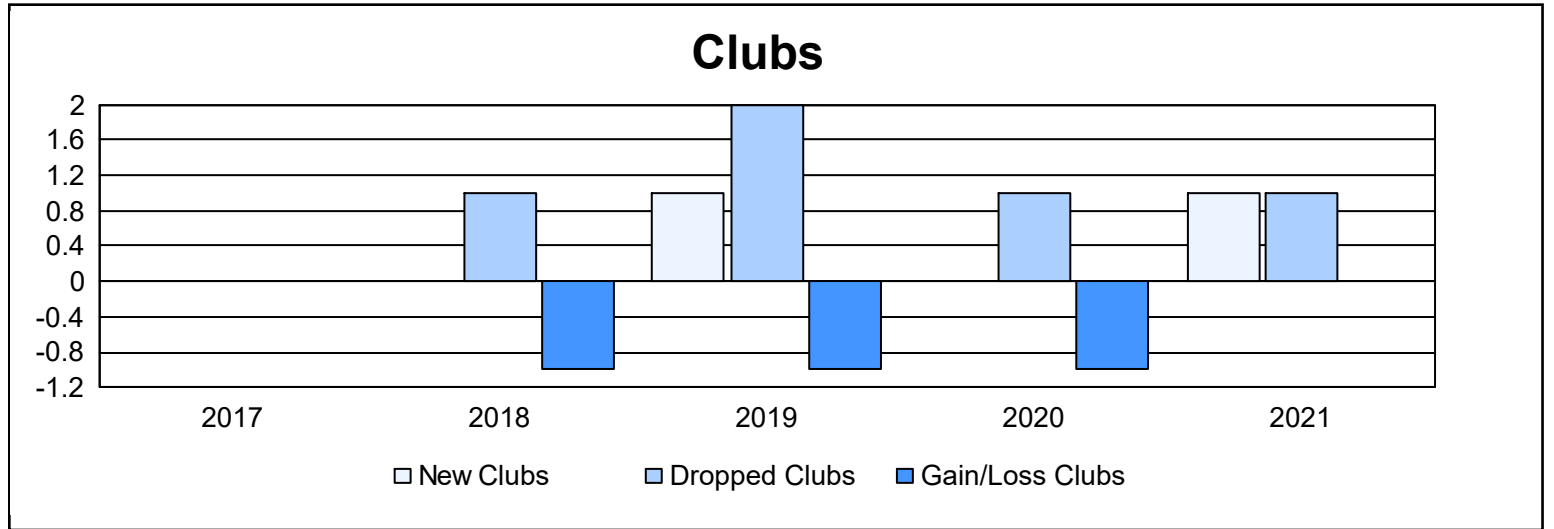

Year	New Clubs	Dropped Clubs	Gain/ Loss Clubs	New Members	Charter Members	Reinstate Members	Transfer Members	Total Member Added	Total Members Dropped	Gain/ Loss Members
2016-2017	0	0	0	150	0	11	17	178	242	-64
2017-2018	0	1	-1	114	0	6	30	150	265	-115
2018-2019	1	2	-1	123	20	9	37	189	265	-76
2019-2020	0	1	-1	91	1	4	19	115	190	-75
2020-2021	1	1	0	98	21	4	18	141	229	-88
<b>Average</b>	<b>0</b>	<b>1</b>	<b>-1</b>	<b>115</b>	<b>8</b>	<b>7</b>	<b>24</b>	<b>155</b>	<b>238</b>	<b>-84</b>

### Membership Composition June 2021 Cumulative