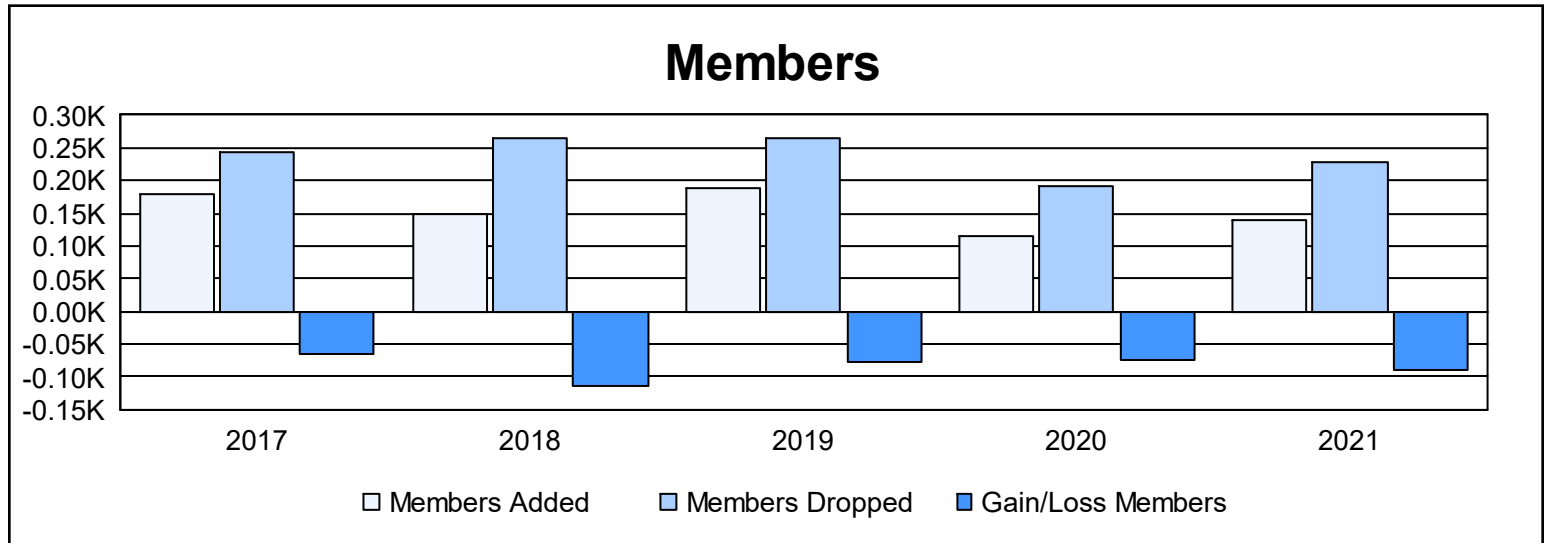

Year	New Clubs	Dropped Clubs	Gain/ Loss Clubs	New Members	Charter Members	Reinstate Members	Transfer Members	Total Member Added	Total Members Dropped	Gain/ Loss Members
2016-2017	0	0	0	150	0	11	17	178	242	-64
2017-2018	0	1	-1	114	0	6	30	150	265	-115
2018-2019	1	2	-1	123	20	9	37	189	265	-76
2019-2020	0	1	-1	91	1	4	19	115	190	-75
2020-2021	1	1	0	98	21	4	18	141	229	-88
<b>Average</b>	<b>0</b>	<b>1</b>	<b>-1</b>	<b>115</b>	<b>8</b>	<b>7</b>	<b>24</b>	<b>155</b>	<b>238</b>	<b>-84</b>

### Membership Composition June 2021 Cumulative